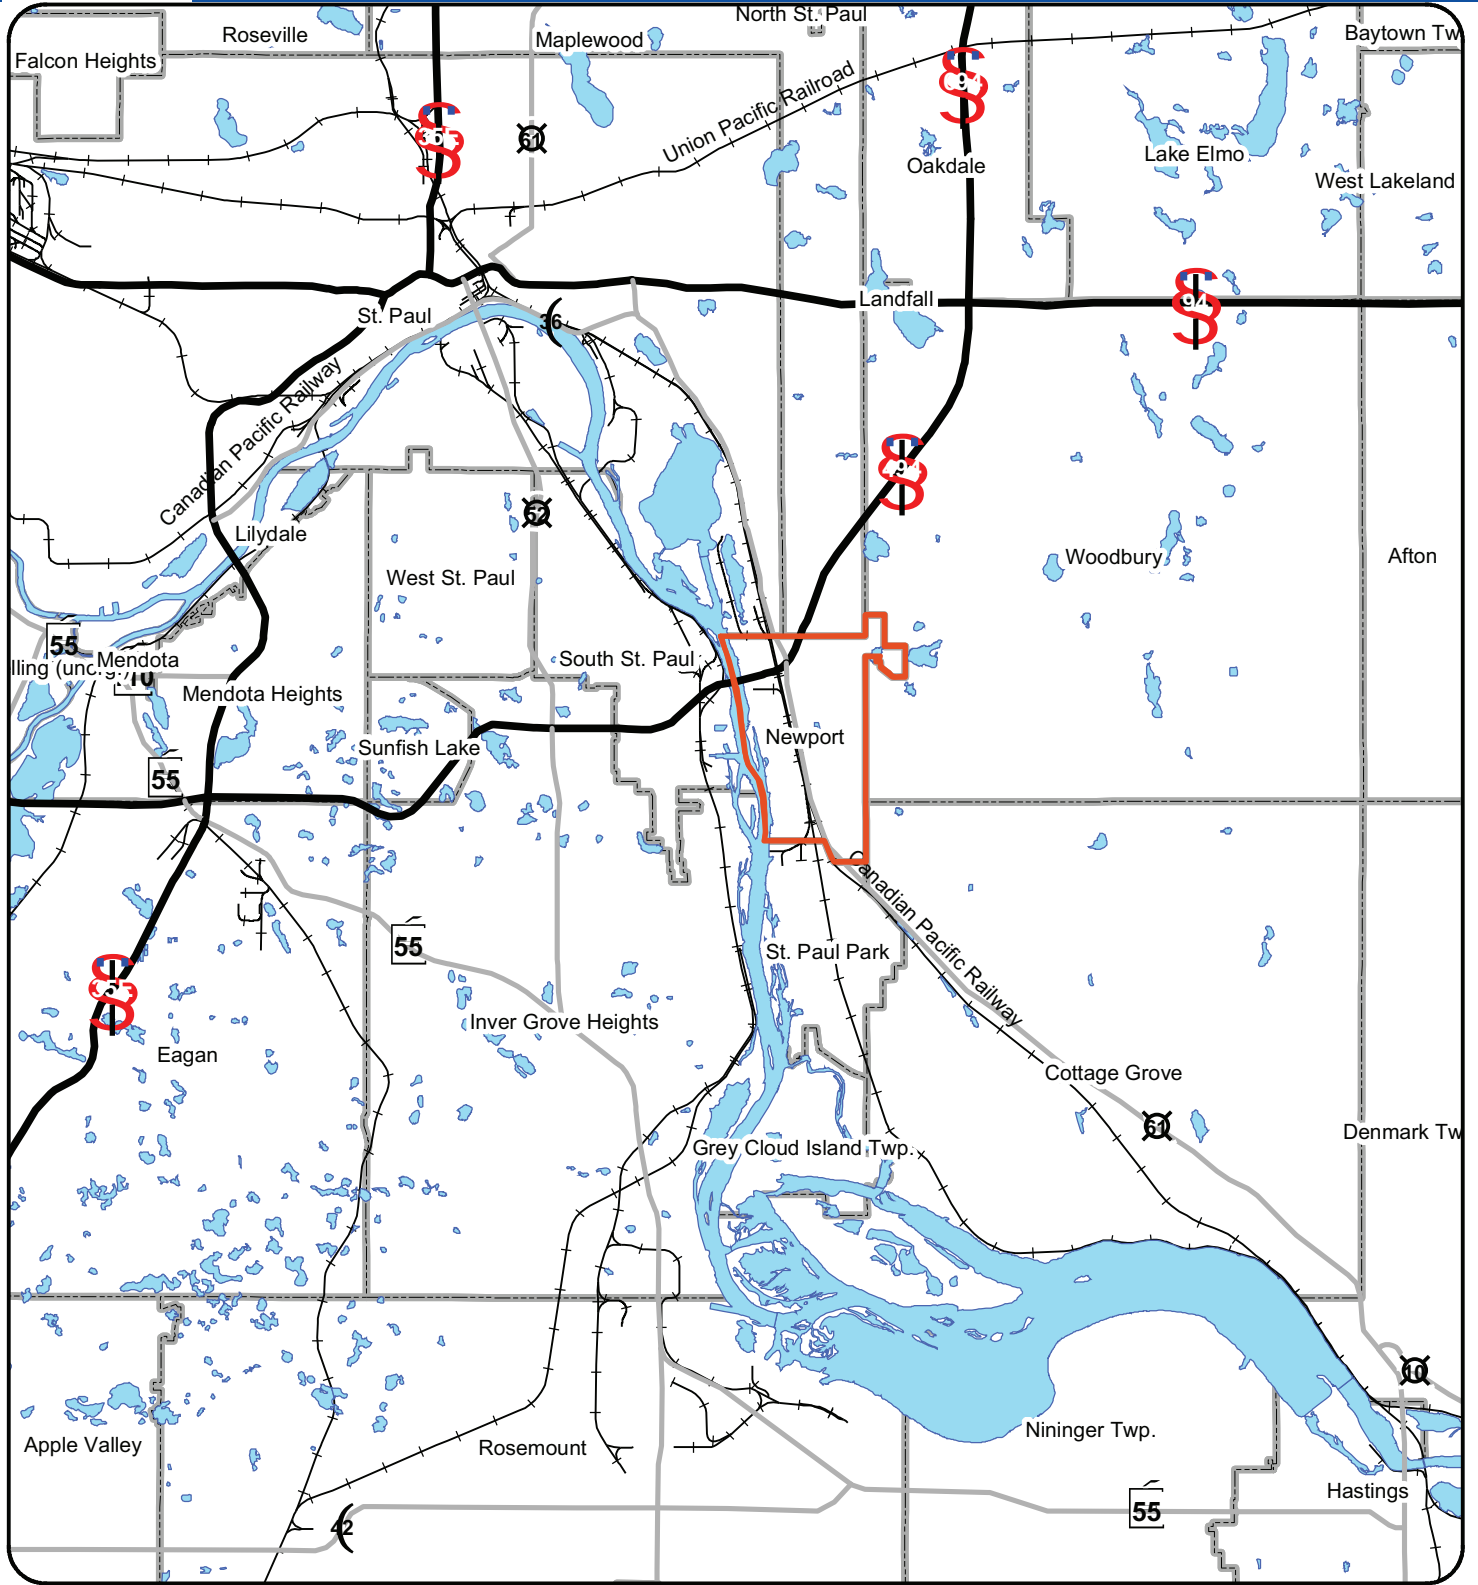

City of Newport Regional Setting

Comprehensive Plan - DRAFT

K:\gis\Newport\GIS\Map\RegionalMap.mxd

Data sources include the MN Department of Natural Resources, City of Newport, Metropolitan Council and TKDA.

5

Miles