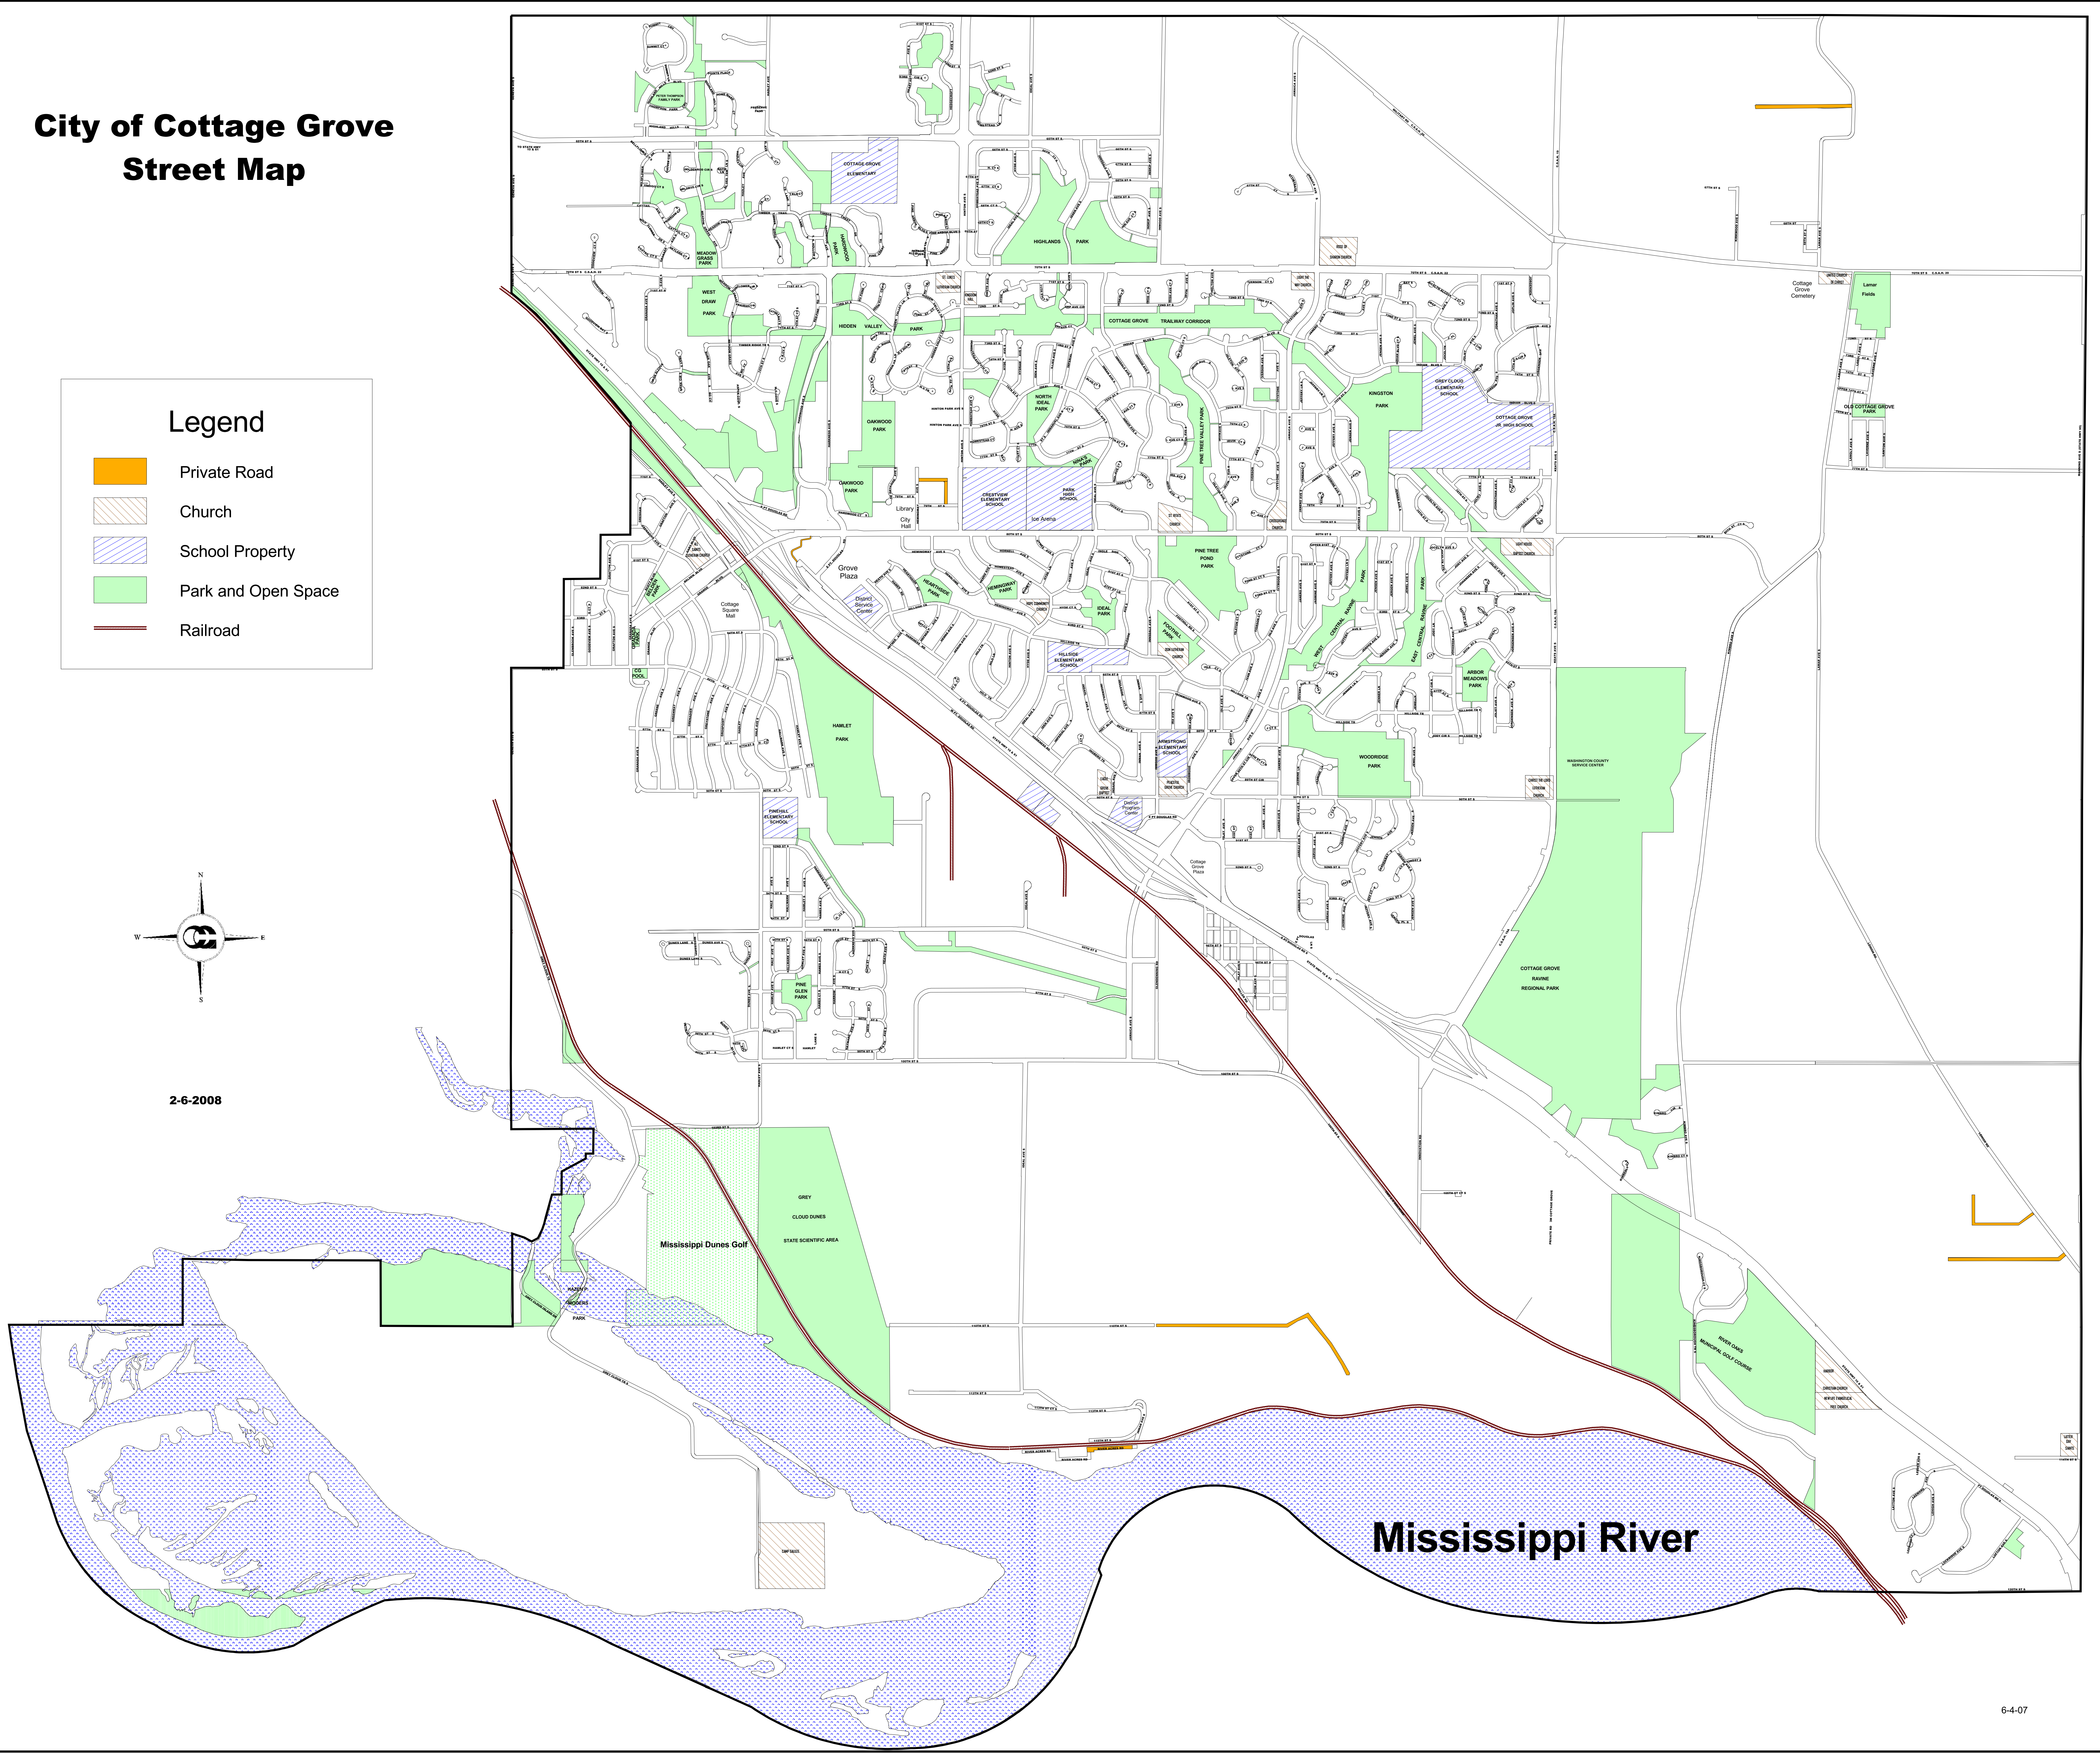

City of Cottage Grove Street Map

Legend

-  Private Road
-  Church
-  School Property
-  Park and Open Space
-  Railroad

2-6-2008

Mississippi River